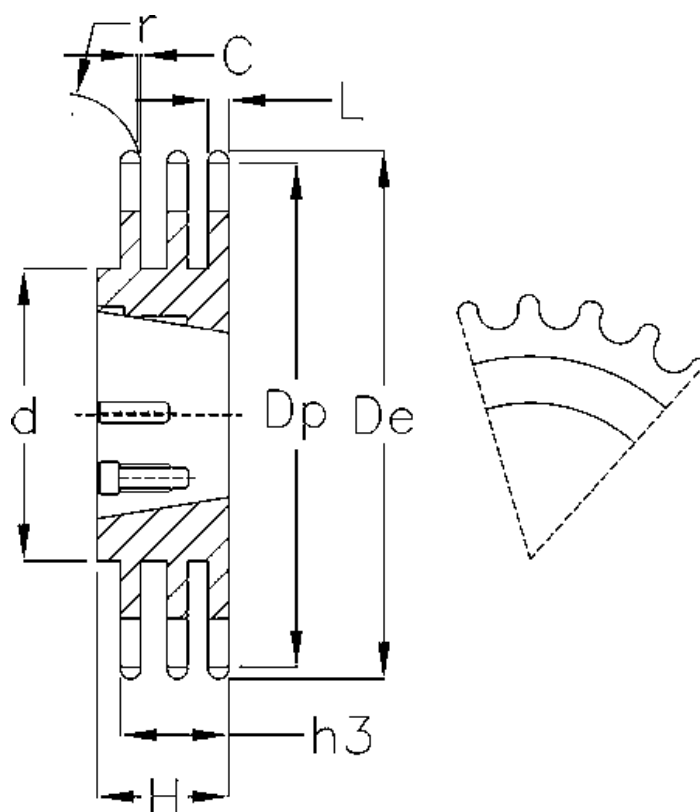

Data Sheet

Article number: 616033007030

Description: Taperbored sprocket 12 B-3 Z=30 triplex
for bushing 3020

Measures

Bushing = 3020
C = 2
Chain = 12 B-3
Chain size = 3/4" x 7/16"
d = 140
De = 190.5
Dp = 182.25
H = 51

h3 = 49.8
Material = Stål
No. of teeth = 30
r = 12.07